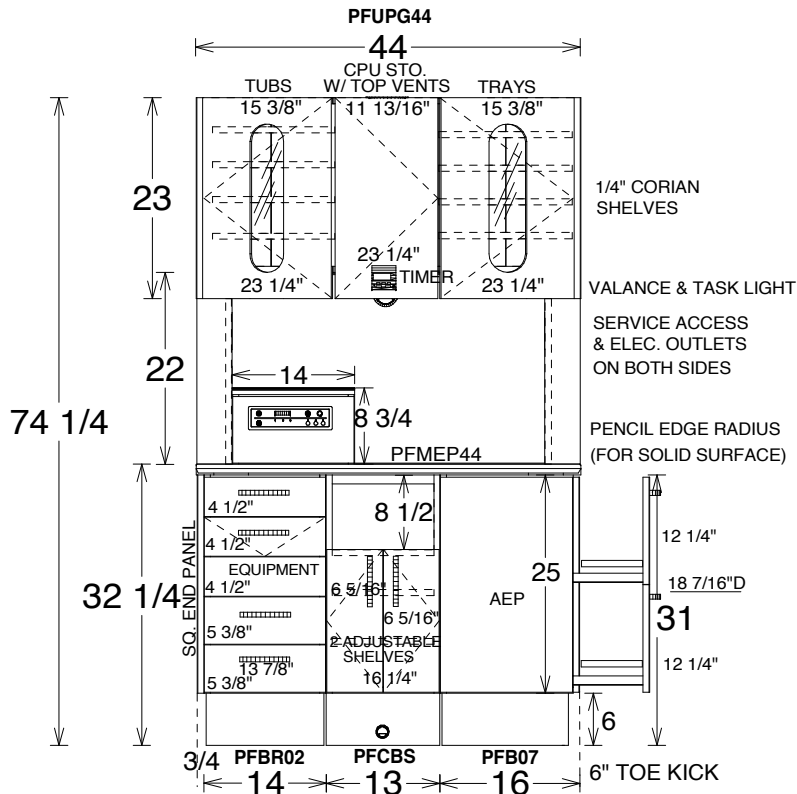

PFR8144

PHONE: (905) 832-8311
FAX: (905) 832-0732

PASS THRU DOORS

PLAN VIEW

ELEVATION

FINISHED BACK & SOLID DOOR PASS THRU

ISOMETRIC VIEW

MC2180PK WITH 6PIN F/O, W/ 2 HVE

NOTE: PLUMBING & ELECTRICAL SPECS WILL BE PROVIDED AT THE TIME OF ORDER

DEALER:
LOC:
DOCTOR:
P.O.#
W/O#
START DATE:
ORDER DATE:
APPROX. SHIP:
SET UPS: 1
TOP COLOUR: SOLID SURFACE -
CAB COLOUR: -
ACCENT COLOUR: TOE KICK = ST. STEEL
HANDLES: 5" CHROME
PVC EDGE:
HARDWARE: SOFT CLOSE DOORS FULL EXTENSION SOFT CLOSE DRAWERS

SKETCH #: UQ17190-Q01

OPTIONS INCLUDED:

- MPTL24 TASK LIGHT 24"
- MC2180PK
- WITH 6PIN F/O, W/ 2 HVE

REVISIONS		REVISIONS	
RODOLFO	02 JAN 2012	-	-
-	-	-	-
-	-	-	-