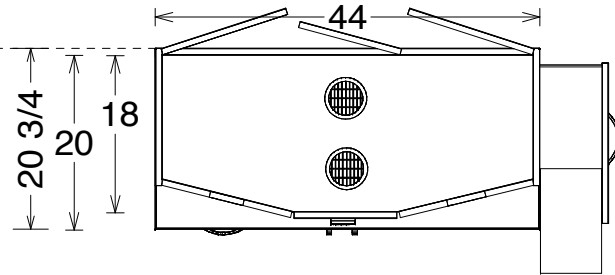

PFR8144

PHONE: (905) 832-8311
FAX: (905) 832-0732

PASS THRU DOORS

PLAN VIEW

ELEVATION

FINISHED BACK & SOLID DOOR PASS THRU

ISOMETRIC VIEW

MC2180PK WITH 6PIN F/O, W/ 2 HVE

NOTE: PLUMBING & ELECTRICAL SPECS WILL BE PROVIDED AT THE TIME OF ORDER

DEALER:
LOC:
DOCTOR:
P.O.#
W/O#
START DATE:
ORDER DATE:
APPROX. SHIP:
SET UPS: 1
TOP COLOUR: SOLID SURFACE -
CAB COLOUR: -
ACCENT COLOUR: TOE KICK = ST. STEEL
HANDLES: 5" CHROME
PVC EDGE:
HARDWARE: SOFT CLOSE DOORS FULL EXTENSION SOFT CLOSE DRAWERS