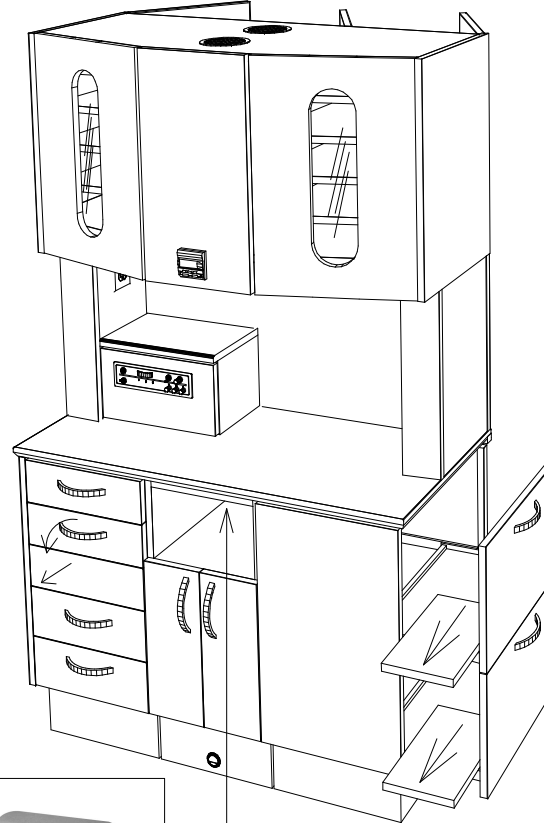

PFR8144

PHONE: (905) 832-8311
FAX: (905) 832-0732

PASS THRU DOORS

PLAN VIEW

ELEVATION

FINISHED BACK & SOLID DOOR PASS THRU

ISOMETRIC VIEW

MC2180PK WITH 6PIN F/O, W/ 2 HVE

NOTE: PLUMBING & ELECTRICAL SPECS WILL BE PROVIDED AT THE TIME OF ORDER

DEALER:
LOC:
DOCTOR:
P.O.#
W/O#
START DATE:
ORDER DATE:
APPROX. SHIP:
SET UPS: 1
TOP COLOUR: SOLID SURFACE -
CAB COLOUR: -
ACCENT COLOUR: TOE KICK = ST. STEEL
HANDLES: 5" CHROME
PVC EDGE:
HARDWARE: SOFT CLOSE DOORS FULL EXTENSION SOFT CLOSE DRAWERS

SKETCH #: UQ17190-Q01

OPTIONS INCLUDED:

- MPTL24 TASK LIGHT 24"
- MC2180PK
- WITH 6PIN F/O, W/ 2 HVE

REVISIONS		REVISIONS	
RODOLFO	02 JAN 2012	-	-
-	-	-	-
-	-	-	-