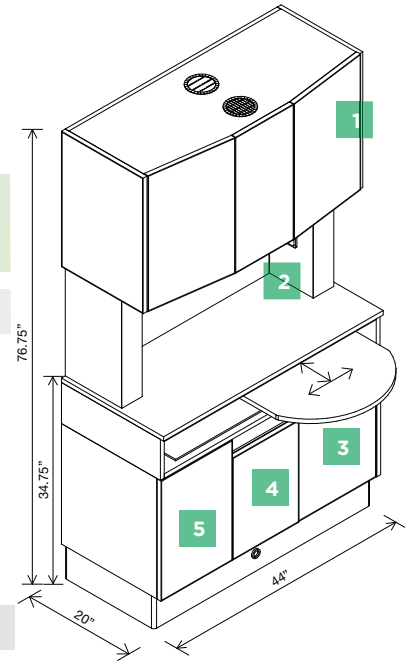

Perfect Fit Rear Cabinet Multi Slide Configurator

PERFECT FIT COLLECTION - REAR CABINETRY

OPTION REFERENCE GUIDE

Upper Module (1)

PFU44
Solid Door with Vented
CPU Storage
Included

PFUG44
2 Door Glass Insert with Vented
CPU Storage
\$200.00

PFUP44
Solid Door Pass Thru and Finished
Back with Vented CPU Storage
\$196.00

PFUPG44
4 Door Glass Pass Thru and
Finished Back with Vented
CPU Storage
\$578.00

Mid-Section Module (2)

PFM44
Alcove
Included

PFMPD44
Equipment Panel Drawer
and Alcove
\$123.00

PFM2D44
2 Drawers and Alcove
\$151.00

PFMD2D44
Duo 2 Drawers and Alcove
\$231.00

PFMEP44
Equipment Panel and Alcove
No Charge

PFMWP44
Wide Equipment Panel
and Shelf
No Charge