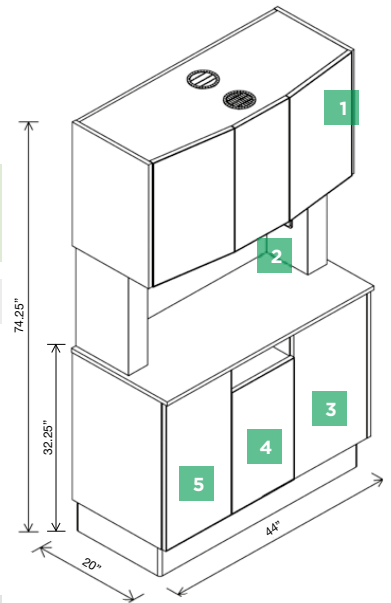

Perfect Fit Rear Cabinet Configurator

PERFECT FIT COLLECTION - REAR CABINETRY

OPTION REFERENCE GUIDE

Upper Module (1)

PFU44
Solid Door with Vented
CPU Storage
Included

PFUG44
2 Door Glass Insert with Vented
CPU Storage
\$200.00

PFUP44
Solid Door Pass Thru and Finished
Back with Vented CPU Storage
\$196.00

PFUPG44
4 Door Glass Pass Thru and
Finished Back with Vented
CPU Storage
\$578.00

Mid-Section Module (2)

PFM44
Alcove
Included

PFMPD44
Equipment Panel Drawer
and Alcove
\$123.00

PFM2D44
2 Drawers and Alcove
\$151.00

PFMD2D44
Duo 2 Drawers and Alcove
\$231.00

PFMEP44
Equipment Panel and Alcove
No Charge

PFMWP44
Wide Equipment Panel
and Shelf
No Charge