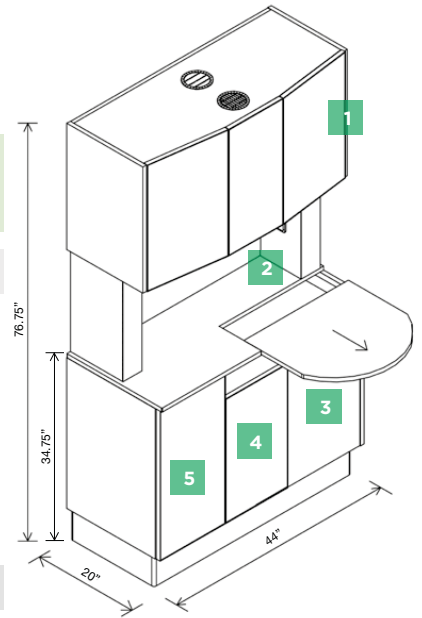

Perfect Fit Rear Cabinet "Slide Out" Configurator

PERFECT FIT COLLECTION - REAR CABINETRY

OPTION REFERENCE GUIDE

Upper Module (1)

PFU44
Solid Door with Vented
CPU Storage
Included

PFUG44
2 Door Glass Insert with Vented
CPU Storage
\$200.00

PFUP44
Solid Door Pass Thru and Finished
Back with Vented CPU Storage
\$196.00

PFUPG44
4 Door Glass Pass Thru and
Finished Back with Vented
CPU Storage
\$578.00

Mid-Section Module (2)

PFM44
Alcove
Included